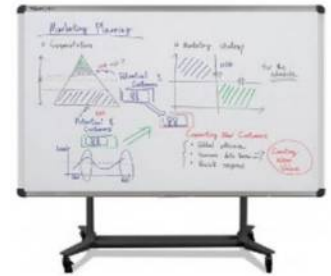

20-90%

LAN

REMOTE

STAND

ALL COLOR MARKER

300 DPI EQUIVALENT

NO POWER SUPPLY

IR TOUCH SYSTEM