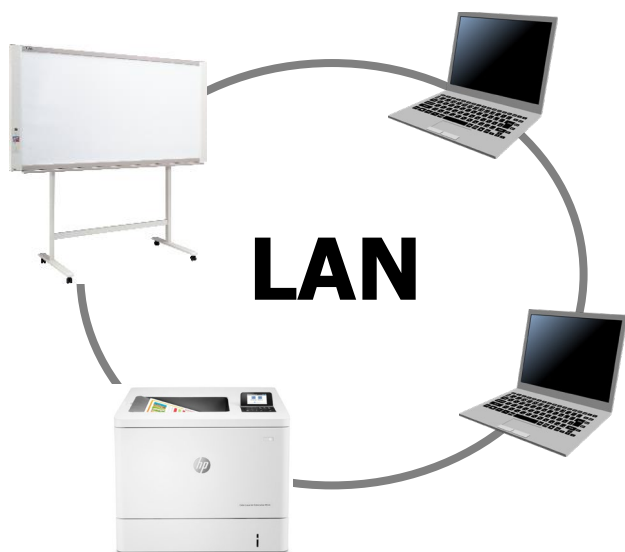

Networkable Copyboard!

-N-21 series supports digital transformation

*Network board
for Smart work style*

Ditoss 65s, Ditoss 75s, Ditoss 88s Series

- FTP print feature enables direct print via LAN
- Thumbnail printing feature is newly added.
- Allows access to the scanned writings via LAN.

Advanced Features

Suitable for Teleworking and Crisis Management

Leave discussion result in the copyboard or in the network. Any computer can access to a data with your ID and Password!

FTP Network Printing Capability

Magnet attachable board surface

First time for the sheet-type Copyboard ever, you can use magnets on the panel to attach the sheet materials. This feature brings versatility in Copyboard usages.

Note: Do not scan the board while magnets are attached.