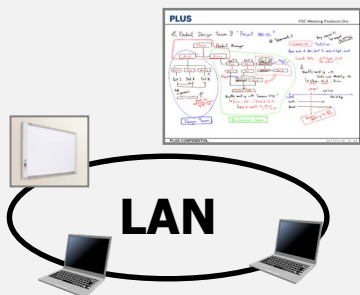

Advanced Features

Suitable for Teleworking and Crisis Management

Leave discussion result in the copyboard or in the network. Any computer can access to a data with your ID and Password!

FTP Network Printing Capability

Network Print button is a new feature of N-21 series. This will enable direct printing from N-21 series to a printer that allows FTP printing compatibility.

So far, we have confirmed connectivity of HP Color LaserJet Enterprise M553n