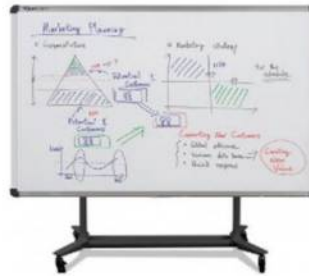

LAN

REMOTE

STAND

ALL COLOR MARKER

300 DPI EQUIVALENT

NO POWER SUPPLY

IR TOUCH SYSTEM

CCB-DITOSS 75S